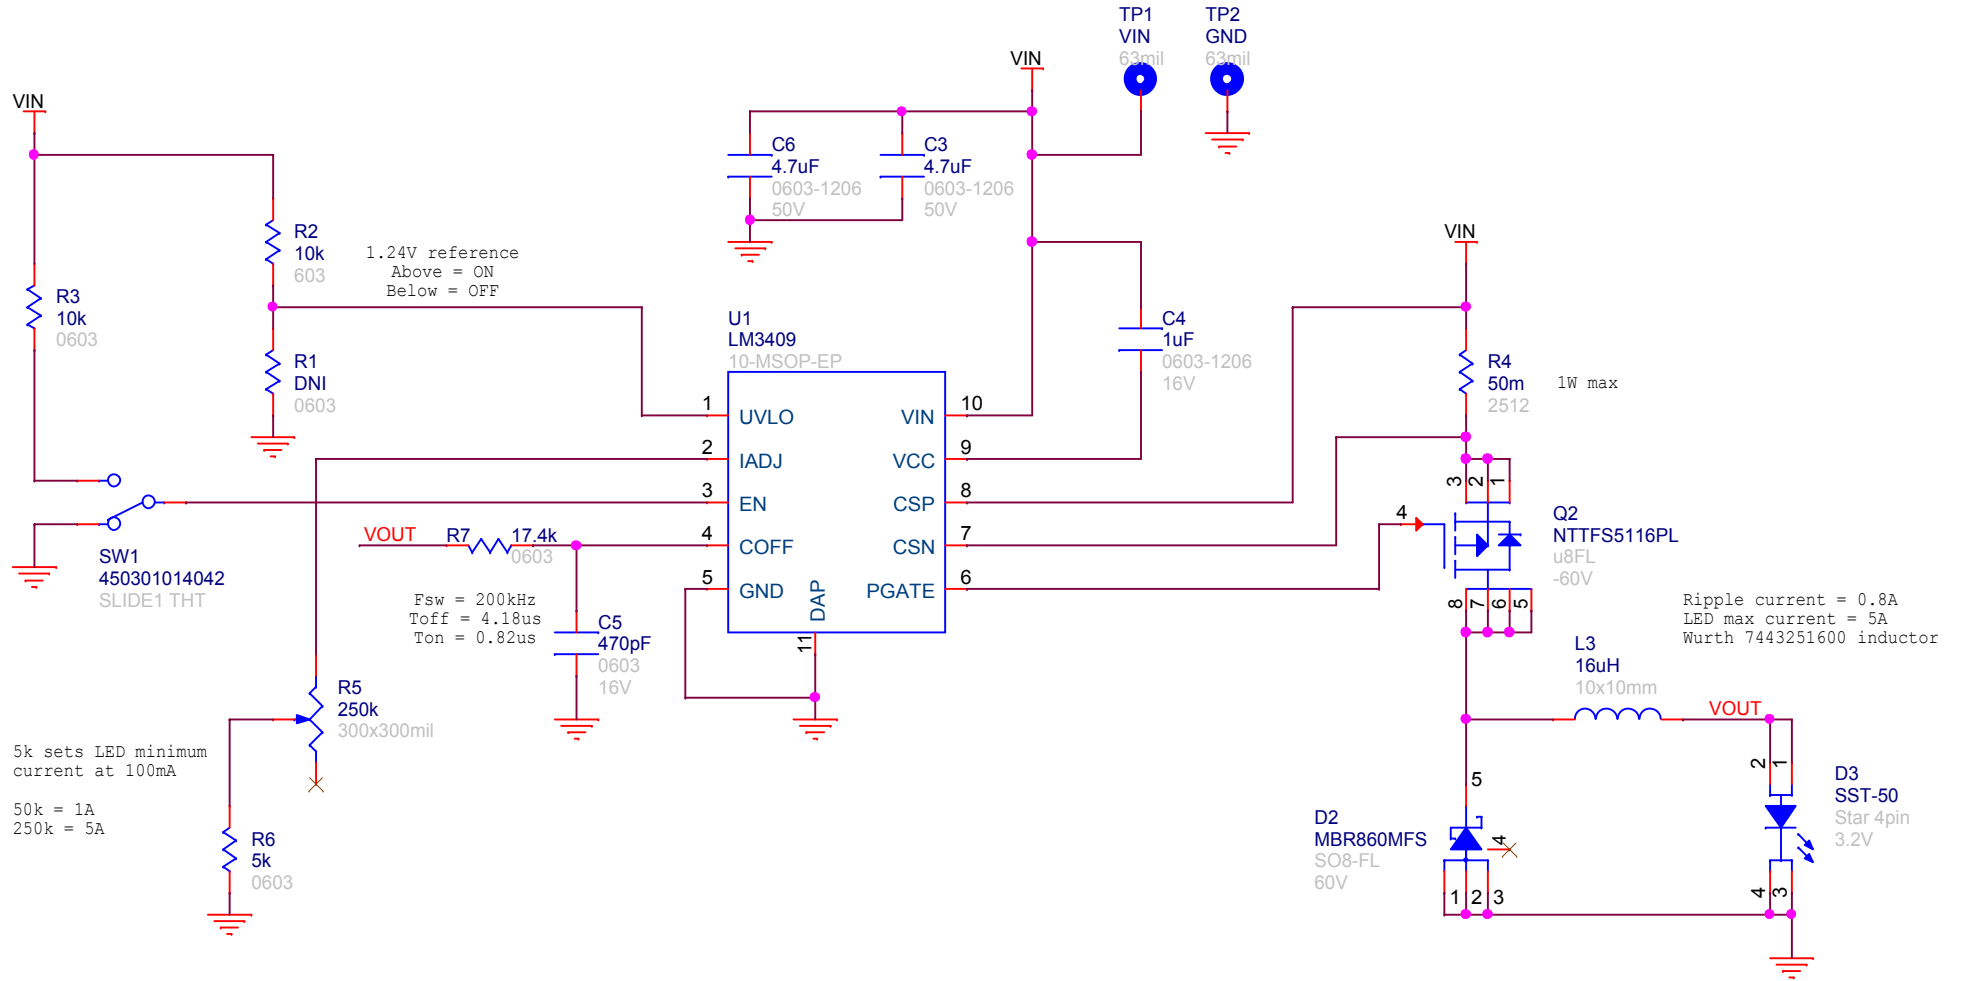

# 15W LED Bulb Replace for Porter Cable Flashlight

Title 15W LED Bulb Replace for Porter Cable Flashlight		
Size A	Document Number	Rev REV0
Date: Friday, April 15, 2016	Sheet 1 of 1	